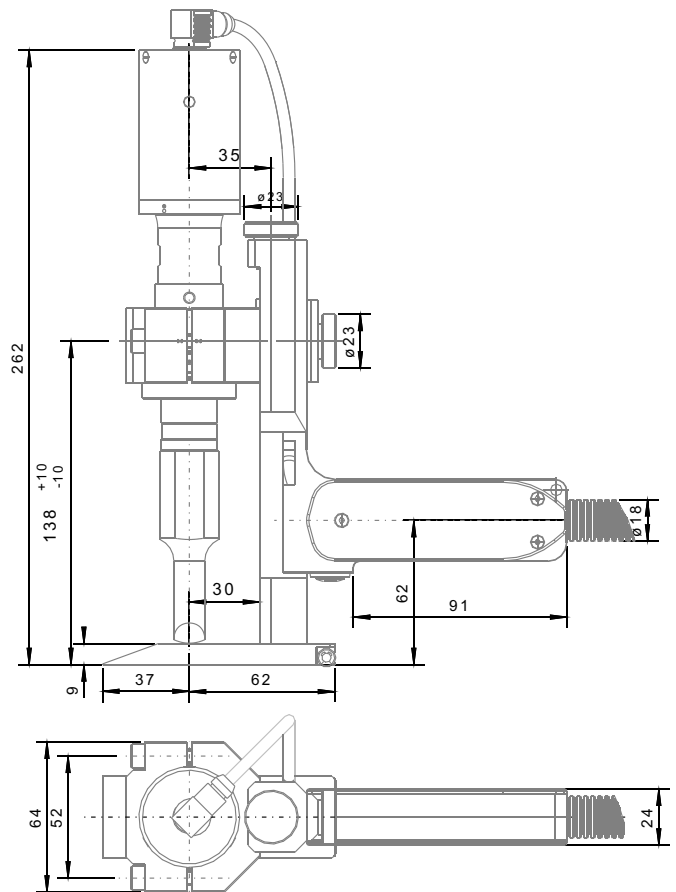

MFC - 35

Manual ultrasonic device for cutting and sealing operations on fabrics with a minimum of 50% synthetic fibre content.

35 kHz: 400, 600, 900 W
Removable Booster

Weight appr. 1.6 kg

Tec-B GmbH
Fidlerstrasse 2
CH-8272 Ermatingen
T +41 (0)71 688 30 70
F +41 (0)71 688 30 71
info@tec-b.com